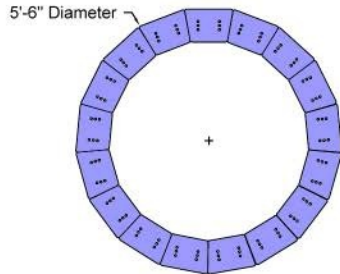

4" high  
12" / 9" wide  
8" deep

4" high  
7 1/4" / 5 1/4" wide  
8" deep

The Large Kit Includes:

- 68 Palazzo wall block  
(not tumbled)
- 2 tubes of glue
- 27 universal caps
- 1 steel ring

4'-10" Diameter

Each Fire Pit is  
4 Levels Tall.  
Rotate block pattern  
so that the next level  
of blocks is centered  
over the joints of  
level below.

The Small Kit Includes:

- 100 wall block  
(not tumbled)
- 2 tubes of glue
- 1 steel ring