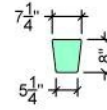

4" high  
12" / 9" wide  
8" deep

4" high  
7 1/4" / 5 1/4" wide  
8" deep

The Large Kit Includes:

- 68 Palazzo wall block  
(not tumbled)
- 2 tubes of glue
- 27 universal caps
- 1 steel ring

4'-10" Diameter

Each Fire Pit is  
4 Levels Tall.  
Rotate block pattern  
so that the next level  
of blocks is centered  
over the joints of  
level below.

The Small Kit Includes:

- 100 wall block  
(not tumbled)
- 2 tubes of glue
- 1 steel ring