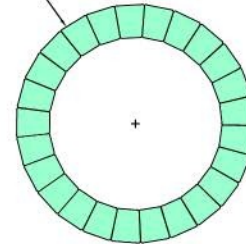

4" high  
12" / 9" wide  
8" deep

4" high  
7 1/4" / 5 1/4" wide  
8" deep

The Large Kit Includes:

- 68 Palazzo wall block  
(not tumbled)
- 2 tubes of glue
- 27 universal caps
- 1 steel ring

4'-10" Diameter

Each Fire Pit is  
4 Levels Tall.  
Rotate block pattern  
so that the next level  
of blocks is centered  
over the joints of  
level below.

The Small Kit Includes:

- 100 wall block  
(not tumbled)
- 2 tubes of glue
- 1 steel ring